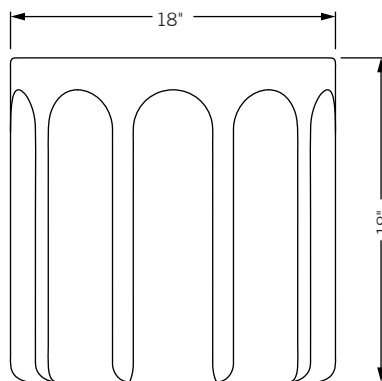

forum side table

Coffee and side table constructed out of molded reinforced concrete and available in select colors. The hand etched arching flutes create visual distinction and texture. These tables, which are suitable for interior and exterior applications, anchor any setting with a timeless and purposeful presence.

Specifications Reinforced concrete. Suitable for indoor and outdoor applications. Available in chalk, fog, madrone, and obsidian.

Total dimensions Dia 18" H 18"

top

front