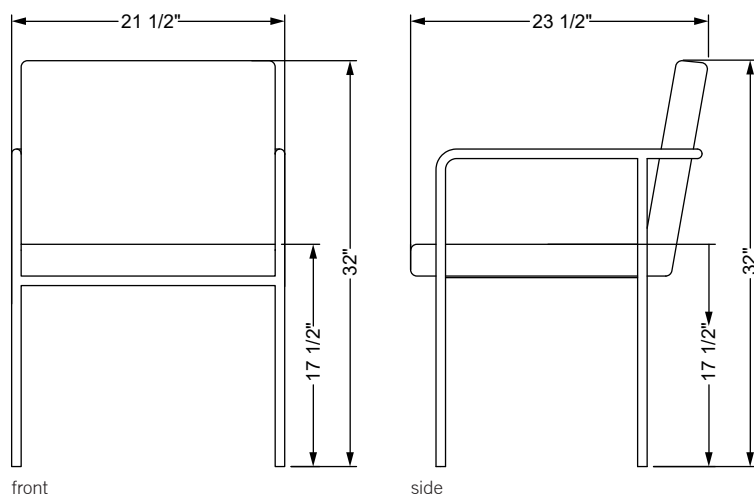

trolley side chair

The chair helps create a polished and purposive environment, while in harmony with the tailored look of its Trolley seating family members. This composed chair is available with or without arm.

Total dimensions W 21 1/2" D 23 1/2" H 32"

trolley side chair- Armless

The Trolley side chair helps create a polished and purposive environment, while in harmony with the tailored look of its Trolley seating family members. This composed chair is available with or without arm.

Total dimensions W 21 1/2" D 23 1/2" H 32"