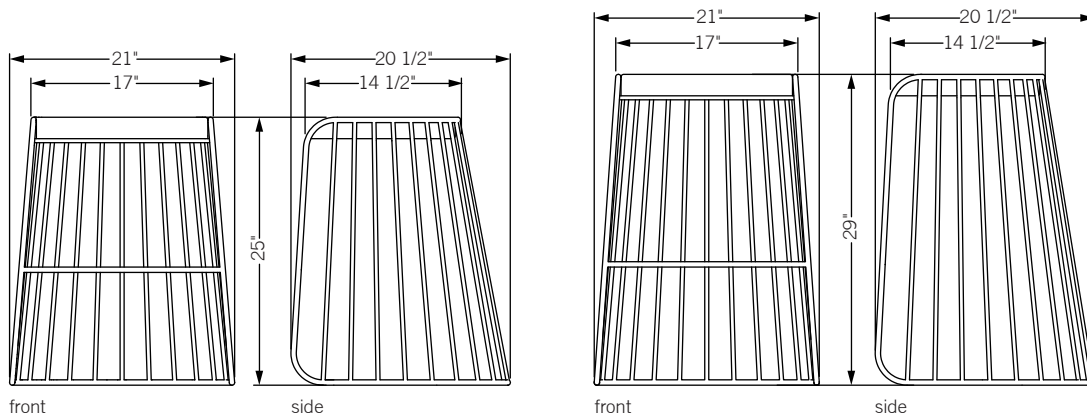

bride's veil bar & counter stool

The Bride's Veil Stool family's unique language is meant as a graceful alternative to the archetypal bar stool. The strikingly elegant metal base is available in smoked brass, polished chrome, burnt copper, or powder coat, while the top is offered in COM upholstery. At every angle these stools offer a visual treat.

Total dimensions Bar stool: W 21" D 20 1/2" H 29"
Counter stool: W 21" D 20 1/2" H 25"

bride's veil bar & counter stool with back

The Bride's Veil Stool family's unique language is meant as a graceful alternative to the archetypal bar stool. The strikingly elegant metal base is available in smoked brass, polished chrome, burnt copper, or powder coat, while the top is offered in COM upholstery. At every angle these stools offer a visual treat.

Total dimensions Bar height: W 21" D 20 1/2" H 37"
Counter height: W 21" D 20 1/2" H 33"