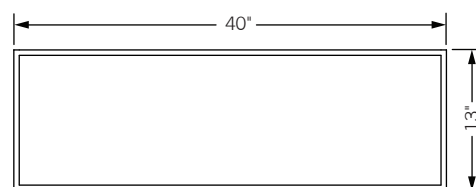

keys coffee table

A family of tables which include coffee, console, complement, and side. Each table is composed of four separate back painted glass elements that can be custom ordered in combinations of black, white, yellow, and gray. These elements can be arranged and rearranged to your desired orientation.

Specifications Solid steel bar available in a flat black or white powder coat finish with spandrel painted glass. Spandrel glass available in black, white, gray, and yellow. Powder coat finishes are also available in custom colors.

Total dimensions W 40" D 40" H 13"

top

front