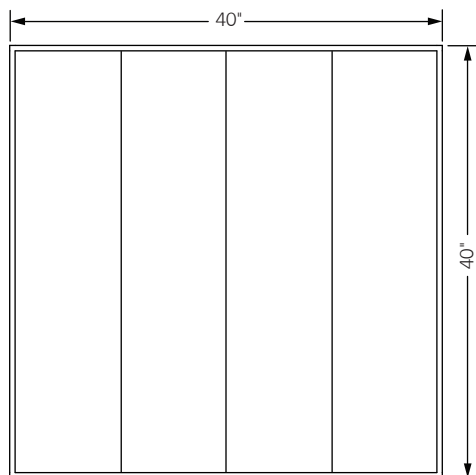

keys coffee table

A family of tables which include coffee, console, complement, and side. Each table is composed of four separate back painted glass elements that can be custom ordered in combinations of black, white, yellow, and gray. These elements can be arranged and rearranged to your desired orientation.

Specifications Solid steel bar available in a flat black or white powder coat finish with spandrel painted glass. Spandrel glass available in black, white, gray, and yellow. Powder coat finishes are also available in custom colors.

Total dimensions W 40" D 40" H 13"

top

front