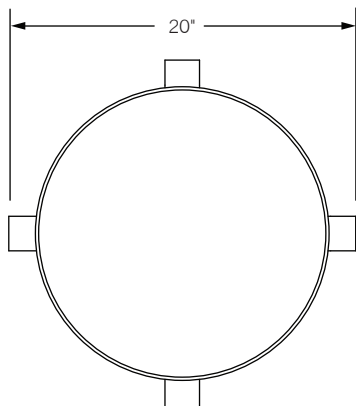

primi tray table

The Primi Tray Table is a simple and purposeful side table with a removable tray top. Serving your favorite hors d'oeuvres is a cinch with deliberate handles that facilitate separating the top from the base.

Specifications Flat black powder coated flat steel bar available with powder coated plate top or bronze mirror top. Colored top available in Aegean blue or custom color.

Total dimensions Dia 20" H 16"

top

front