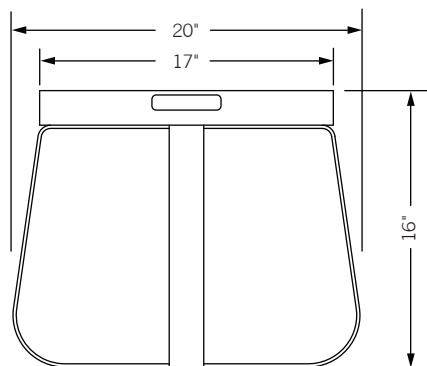

primi tray table

The Primi Tray Table is a simple and purposeful side table with a removable tray top. Serving your favorite hors d'oeuvres is a cinch with deliberate handles that facilitate separating the top from the base.

Specifications Flat black powder coated flat steel bar available with powder coated plate top or bronze mirror top. Colored top available in Aegean blue or custom color.

Total dimensions Dia 20" H 16"

top