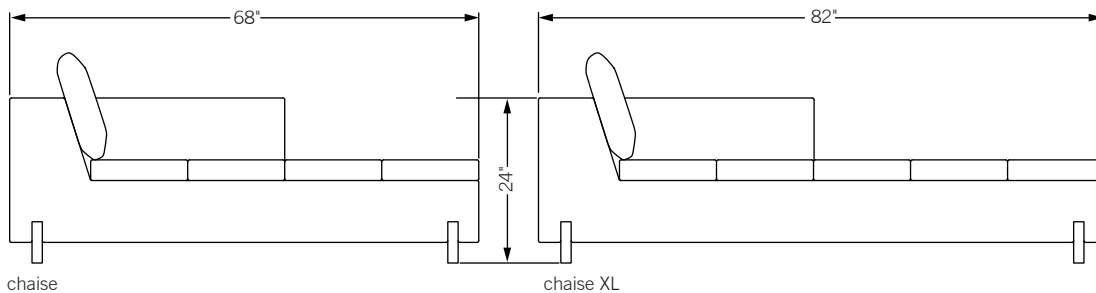

**Total dimensions** W 43" D 40" H 24"

**Total dimensions** Chaise: W 68" D 35" H 24"  
Chaise XL: W 82" D 35" H 24"

**Total dimensions** Love: W 70" D 40" H 24"  
 Sofa: W 97" D 40" H 24"  
 One arm: W 89" D 40" H 24"

love

one arm- right

sofa

one arm- left