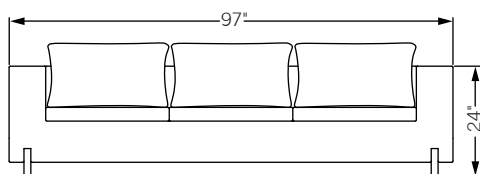

**Total dimensions** Love: W 70" D 40" H 24"  
 Sofa: W 97" D 40" H 24"  
 One arm: W 89" D 40" H 24"

love

one arm- right

sofa

one arm- left