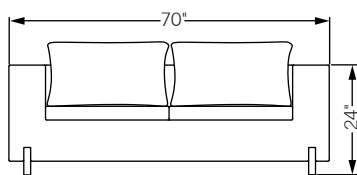

Specifications Hardwood construction with upholstered body and solid wood legs available in walnut, white oak, or ebonized oak. Upholstery may be sourced COM, COL, or suggested fabrics and leather. (COM requirements = 11 yards for loveseat, 14 yards for sofa, 13 yards for one arm sofa)

Total dimensions Love: W 70" D 40" H 24"
Sofa: W 97" D 40" H 24"
One arm: W 89" D 40" H 24"