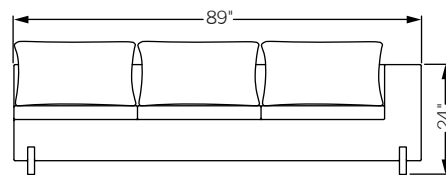

primetime seating

The Primetime series epitomizes a comfortable modernism. Drawing inspiration from mid-century architecture yet remaining refreshingly modern, the lines are punctuated by the intersecting solid wood beams. The generous proportions of the Primetime's seamless cushioning will encourage anyone to settle in for the evening. Each piece is complimented by down/poly blend pillows. The Primetime line includes a chair, chaise, loveseat, sectional, and day bed.

Specifications Hardwood construction with upholstered body and solid wood legs available in walnut, white oak, or ebonized oak. Upholstery may be sourced COM, COL, or suggested fabrics and leather. (COM requirements = 11 yards for loveseat, 14 yards for sofa, 13 yards for one arm sofa)

Total dimensions Love: W 70" D 40" H 24"
Sofa: W 97" D 40" H 24"
One arm: W 89" D 40" H 24"