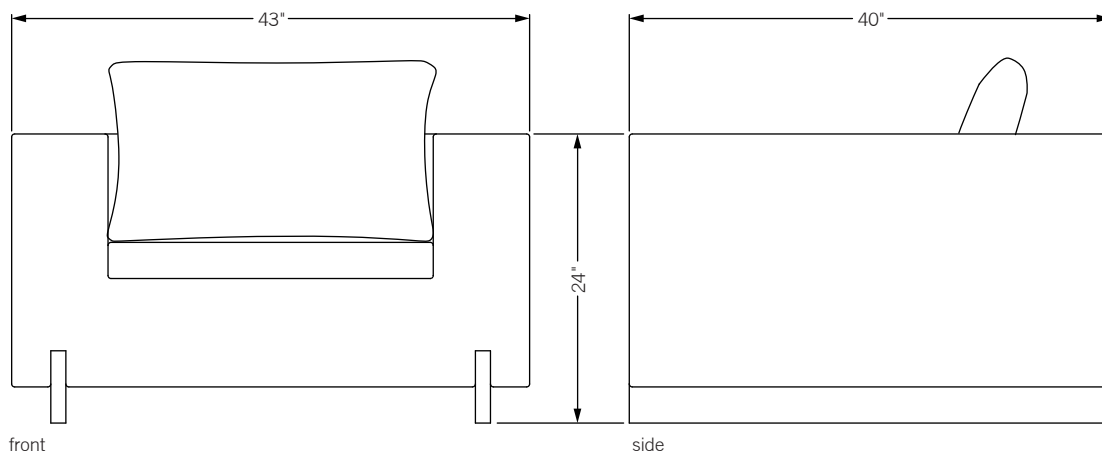

**Total dimensions** W 43" D 40" H 24"

**Total dimensions** Chaise: W 68" D 35" H 24"  
Chaise XL: W 82" D 35" H 24"

**Total dimensions** Love: W 70" D 40" H 24"  
 Sofa: W 97" D 40" H 24"  
 One arm: W 89" D 40" H 24"

love

one arm- right

sofa

one arm- left