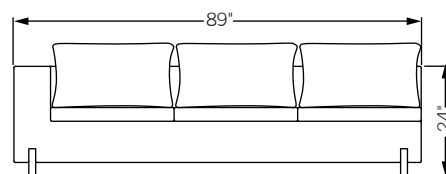

**Total dimensions** W 43" D 40" H 24"

**Total dimensions** Love: W 70" D 40" H 24"  
 Sofa: W 97" D 40" H 24"  
 One arm: W 89" D 40" H 24"

love

one arm- right

sofa

one arm- left