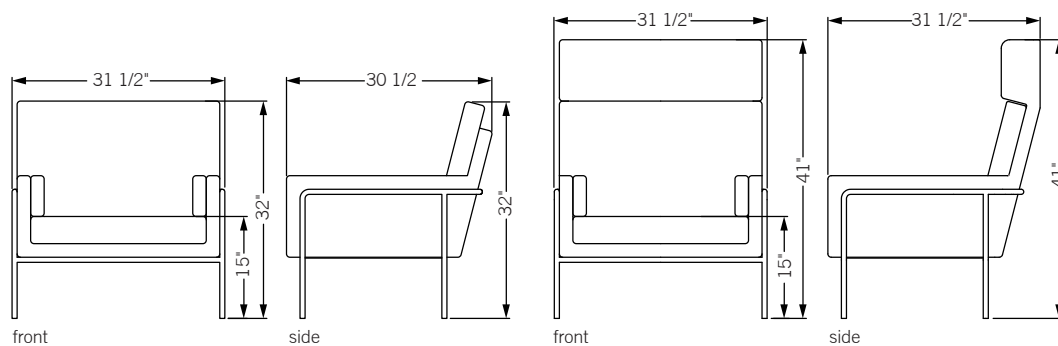

trolley lounge chair

Akin to a tailored three-piece suit, the Trolley Lounge chair's upholstered pieces are nestled in a determined, yet elegant frame. This setting forms an uncompromising seating environment. Also available in a high back version for a more formal and assertive experience.

Specifications Solid steel bar available in a smoked brass, polished chrome, burnt copper, or powder coat finish with upholstered top. Powder coat finishes are available in custom colors. Upholstery may be sourced COM, COL or suggested fabrics and leather. (COM requirements = 7 yards for low back, 8 yards for high back).

Total dimensions Low back: W 31 1/2" D 30 1/2" H 32"
High back: W 31 1/2" D 31 1/2" H 41"

trolley ottoman

The perfect complement to the trolley high back and low back lounge chairs, this ottoman offers a fully upholstered top needed in steel frame inviting you to kick back and relax.

Total dimensions W 31 1/2" D 22" H 15"