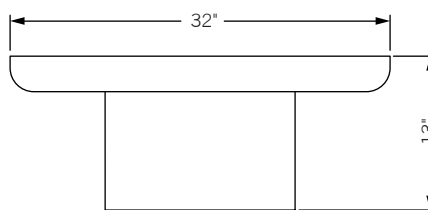

dombak coffee table

Inspired by its namesake – Dombak – meaning small drum. This family of side and coffee tables are individually hand turned out of solid lumber, and make a powerful impression in any environment.

Specifications Turned solid wood construction available in walnut, white oak, or ebonized oak.

Total dimensions Dia 32" H 13"

top

front