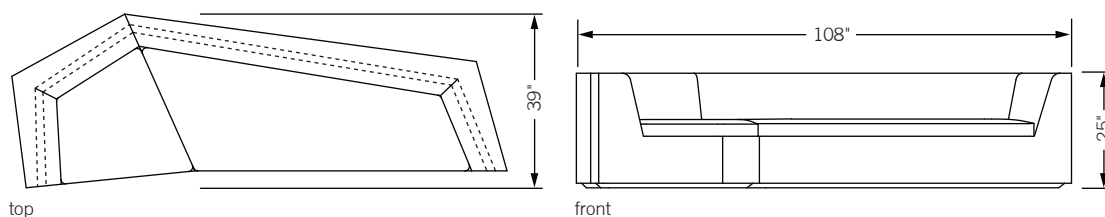

## pangaea sofa

Unique angles inspired by clustered continental formations, set this seating element apart from conventional sofas. Offered as a sofa or sectional and available in COM upholstery in addition to suggested fabrics. Seating pieces can also be sourced individually and in a myriad of different formations.

**Specifications** Hardwood construction with upholstered body and birch base. Upholstery may be sourced COM, COL, or suggested fabric and leather. (COM requirements = 15.5 yards, please inquire for yardage requirements of individual pieces or for custom formulations).

**Total dimensions** W 108" D 39" H 25"

**Total dimensions** W 108" D 69 3/4" H 25"