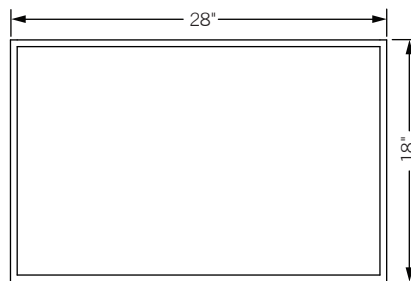

keys complement table

A family of tables which include coffee, console, complement, and side. Each table is composed of four separate back painted glass elements that can be custom ordered in combinations of black, white, yellow, and gray. These elements can be arranged and rearranged to your desired orientation.

Total dimensions W 28" D 28" H 18"

top

front