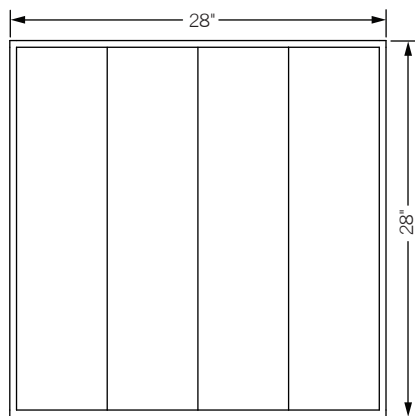

keys complement table

A family of tables which include coffee, console, complement, and side. Each table is composed of four separate back painted glass elements that can be custom ordered in combinations of black, white, yellow, and gray. These elements can be arranged and rearranged to your desired orientation.

Specifications Solid steel bar available in a flat black or white powder coat finish with spandrel painted glass. Spandrel glass available in black, white, gray, and yellow. Powder coat finishes are also available in custom colors.

Total dimensions W 28" D 28" H 18"

top

front