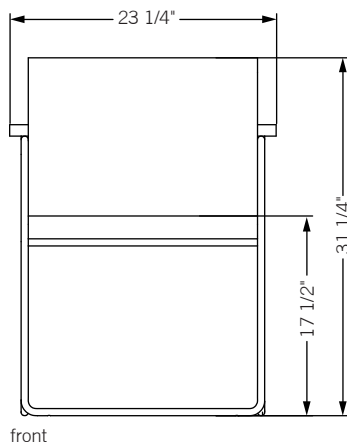

**Specifications** Solid steel bar available in a flat black or white powder coat finish with solid brushed brass bar and upholstered top. Powder coat finishes are available in custom colors. Upholstery may be sourced COM, COL or suggested fabrics and leather. (COM requirements = 2.5 yards).

**Total dimensions** W 23 1/4" D 25" H 31 1/4"

**Total dimensions** W 22" D 25" H 31 1/4"