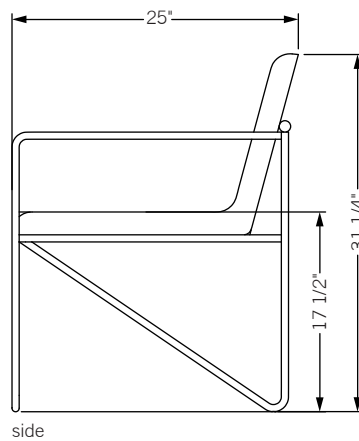

**Specifications** Solid steel bar available in a flat black or white powder coat finish with solid brushed brass bar and upholstered top. Powder coat finishes are available in custom colors. Upholstery may be sourced COM, COL or suggested fabrics and leather. (COM requirements = 2.5 yards).

**Total dimensions** W 23 1/4" D 25" H 31 1/4"

**Total dimensions** W 22" D 25" H 31 1/4"